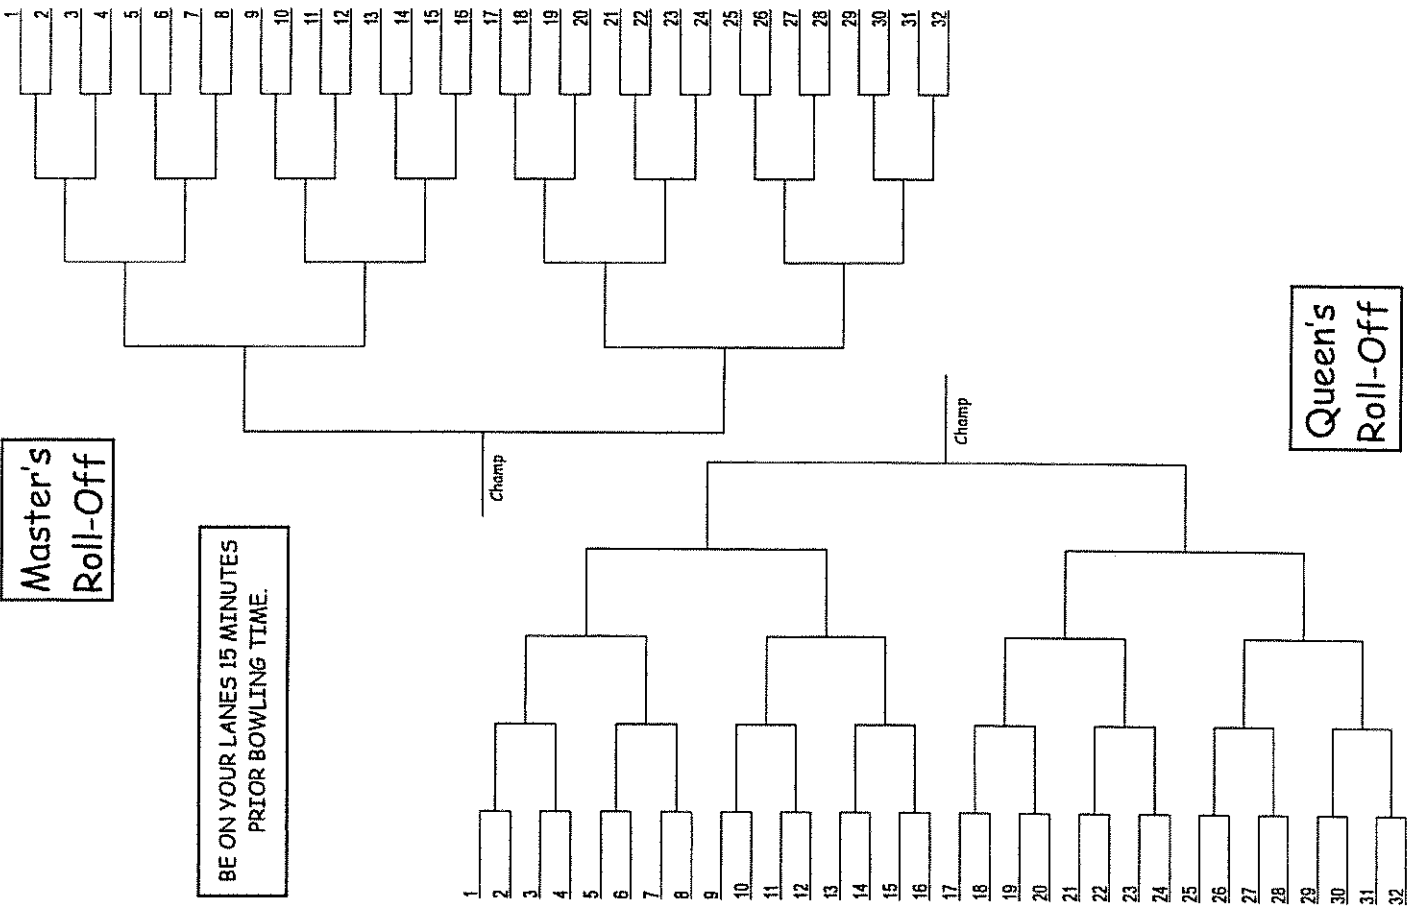

\*\*\* No Tournament

Master's  
Roll-Off

BE ON YOUR LANES 15 MINUTES  
PRIOR BOWLING TIME.

Chomp

Chomp

Queen's  
Roll-Off

Dixie Deaf Bowling Association of the Deaf  
PAST RECORDS

YEAR	DIVISION	EVENTS	NAME	STATE	PINS
1999	Scratch	Singles (3 Games)	Stegel, Keith	FL	683*
1999	Scratch	Singles (3 Games)	Virgadisis, John		683*
1997	Scratch	Singles (3 Games)	Garrison, Robert	LA	681
1993	Scratch	Singles (5 Games)	Hayse, Bill	AL	1154
1996	Scratch	Singles (5 Games)	Hayse, William R.	TN	1133
1995	Scratch	Singles (5 Games)	Buckingham, Gerald	PA	1075
1991	Scratch	Singles (5 Games)	Stein, Russell	FL	1040
1994	Scratch	Singles (5 Games)	Garrison, Robert	LA	1022
1999	Scratch	All Events (8 Games)	Zuffell, Bernard		1988
1997	Scratch	All Events (9 Games)	Blakney, Buddy	LA	1959
1996	Scratch	All Events (9 Games)	Hayse, William R.	TN	1836
1993	Scratch	All Events (9 Games)	Hayse, Bill	AL	1785
1995	Scratch	All Events (9 Games)	Buckingham, Gerald	PA	1675
1997	Senior Citizens	Champion (2 Games)	Frederick, Jackie	AL	378
1999	Senior Citizens	Champion (2 Games)	Vance Moses		