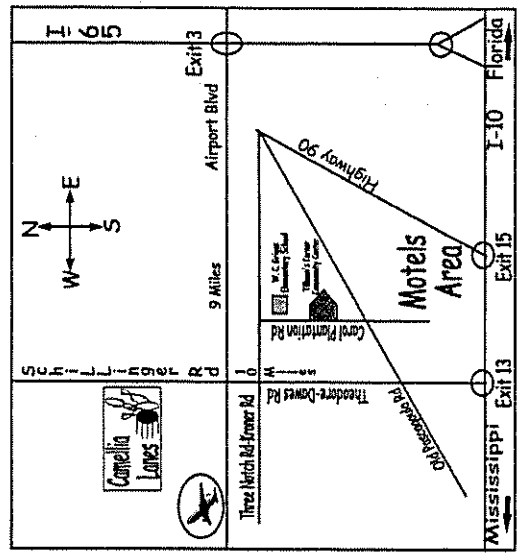

Need An Interpreter

In Case of an Emergency

Sign Language Interpreting

Call 251-666-4431

Mobile Deaf & Hard of Hearing Center
600 Azalea Road, Mobile, AL 36609

Volunteers of America
Southeast

X X X X X X X X X X X X X X X X X X
12th Annual
Mobile Deaf Bowlers Classic
Individual Handicap 4 Games Across
8 LANES
At The Camellia Bowling Lane
125 Schilinger Road
Mobile, AL 36608
Open to Deaf
Bowlers
Saturday, January 18, 2003

$1,000 Guaranteed

Sanction by ABC & WTBC
Men-70% Handicap from 210
140 Pins Limit
Women-80% Handicap from 210
220 Pins Limit
Use Highest League Average
as of 2001-2002 season

Entry Fee $23.00
Prize fee 7.00
Bowling Fee 5.00
Expense Fee $35.00
Total

For More Information:
Charles Stricker
T.V. (251) 633-4175
FAX (251) 639-1927
E-Mail emie50@mcchsi.com

Prize Ratio 1/4-Prize Fees Return 100%
Bowlers May Bowl 3 Times But Cash Only Once

BOWLERS SOCIAL NIGHT
Tillman's Corner
Community Center
5055 Carol Plantation Rd
7:00 P.M.
Adult - $6.00
Age of (6 up 12) - $3.00
Free Under 6
Admission to Bowling
Alley and Social Night
(NOTICE)
You will have your
own Supper after Bowling!!
At TCCC will have
Small Snacks
Prizes - Fun

1. Motel 6 251/660-1483
2. Best Western 251/660-9978
3. Days Inn 251/660-0194
4. Econo Lodge 251/662-0076
5. Super 8 Motel 251/666-0003
6. Travelodge 251/660-9101
7. Comfort Inn 251/666-6604
8. Hampton Inn 251/660-9202

Send Money Order or Cashier Check to: Mobile Deaf Bowlers Classic
Frank Larosa, 3325 14th St, Gulfport, MS. TEL: 228/863-6879 FAX: 228/864-1216