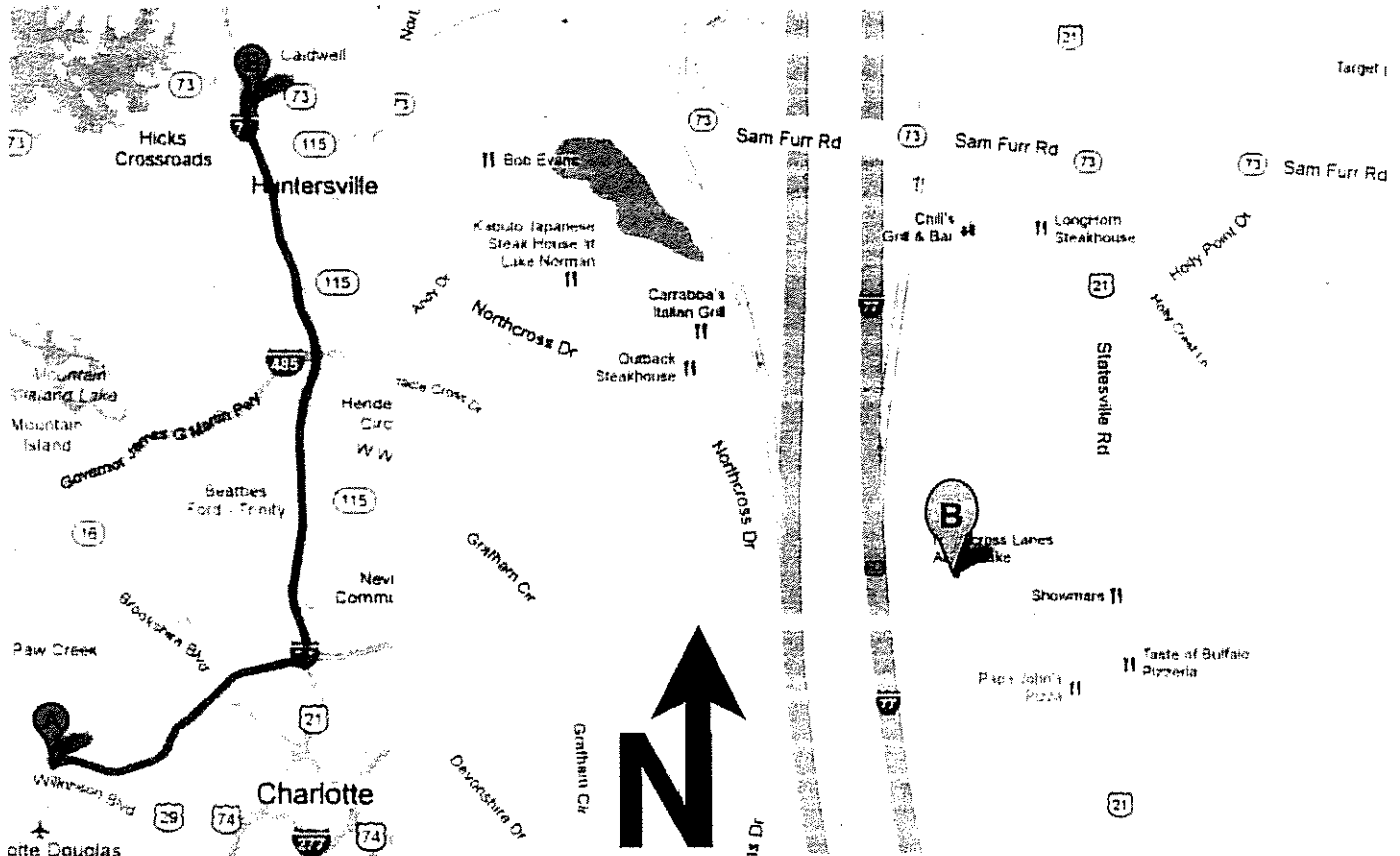

- Driving directions from Holiday Inn to Northcross Lanes at the Lake
1. Head north on Little Rock Rd - 295 ft
 2. Take the ramp onto I-85 N - 5.9 mi
 3. Take exit 38 for I-77 N/I-77 S/US-21 N/US-21 S toward Statesville Columbia - 0.2 mi
 4. Keep left at the fork, follow signs for N Interstate 77/N U.S 21 Statesville and merge onto I-77 N US-21 N Continue to follow I-77 N - 12.0 mi
 5. Take exit 25 for N Carolina 73 toward Concord Huntersville - 0.3 mi
 6. Turn right onto N Carolina 73 E/Sam Furr Rd - 0.1 mi
 7. Take the 1st right onto Statesville Rd, Northcross Lanes at the Lake will be on the right - 0.3 mi